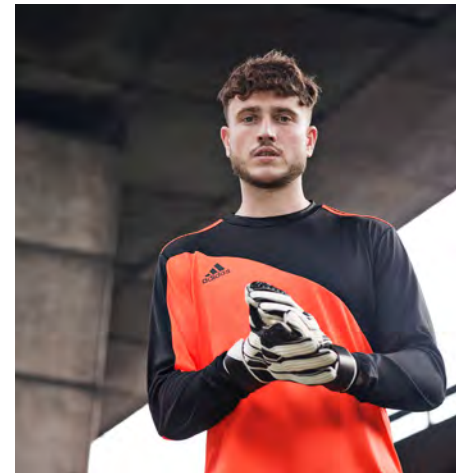

TIRO 21
TRAININGWEAR

SQUADRA 21
MATCHWEAR

CONDIVO 21
GOALKEEPER

SQUADRA 21
GOALKEEPER

WELCOME TO THE ELITE

A kit makes it real. From the elite to grassroots, you're part of the family. With this kit you're connected. You belong. Whether you're in front of 50,000 or a man and his dog, you're one of us. When they see the three stripes people take notice. They know you're part of something more.