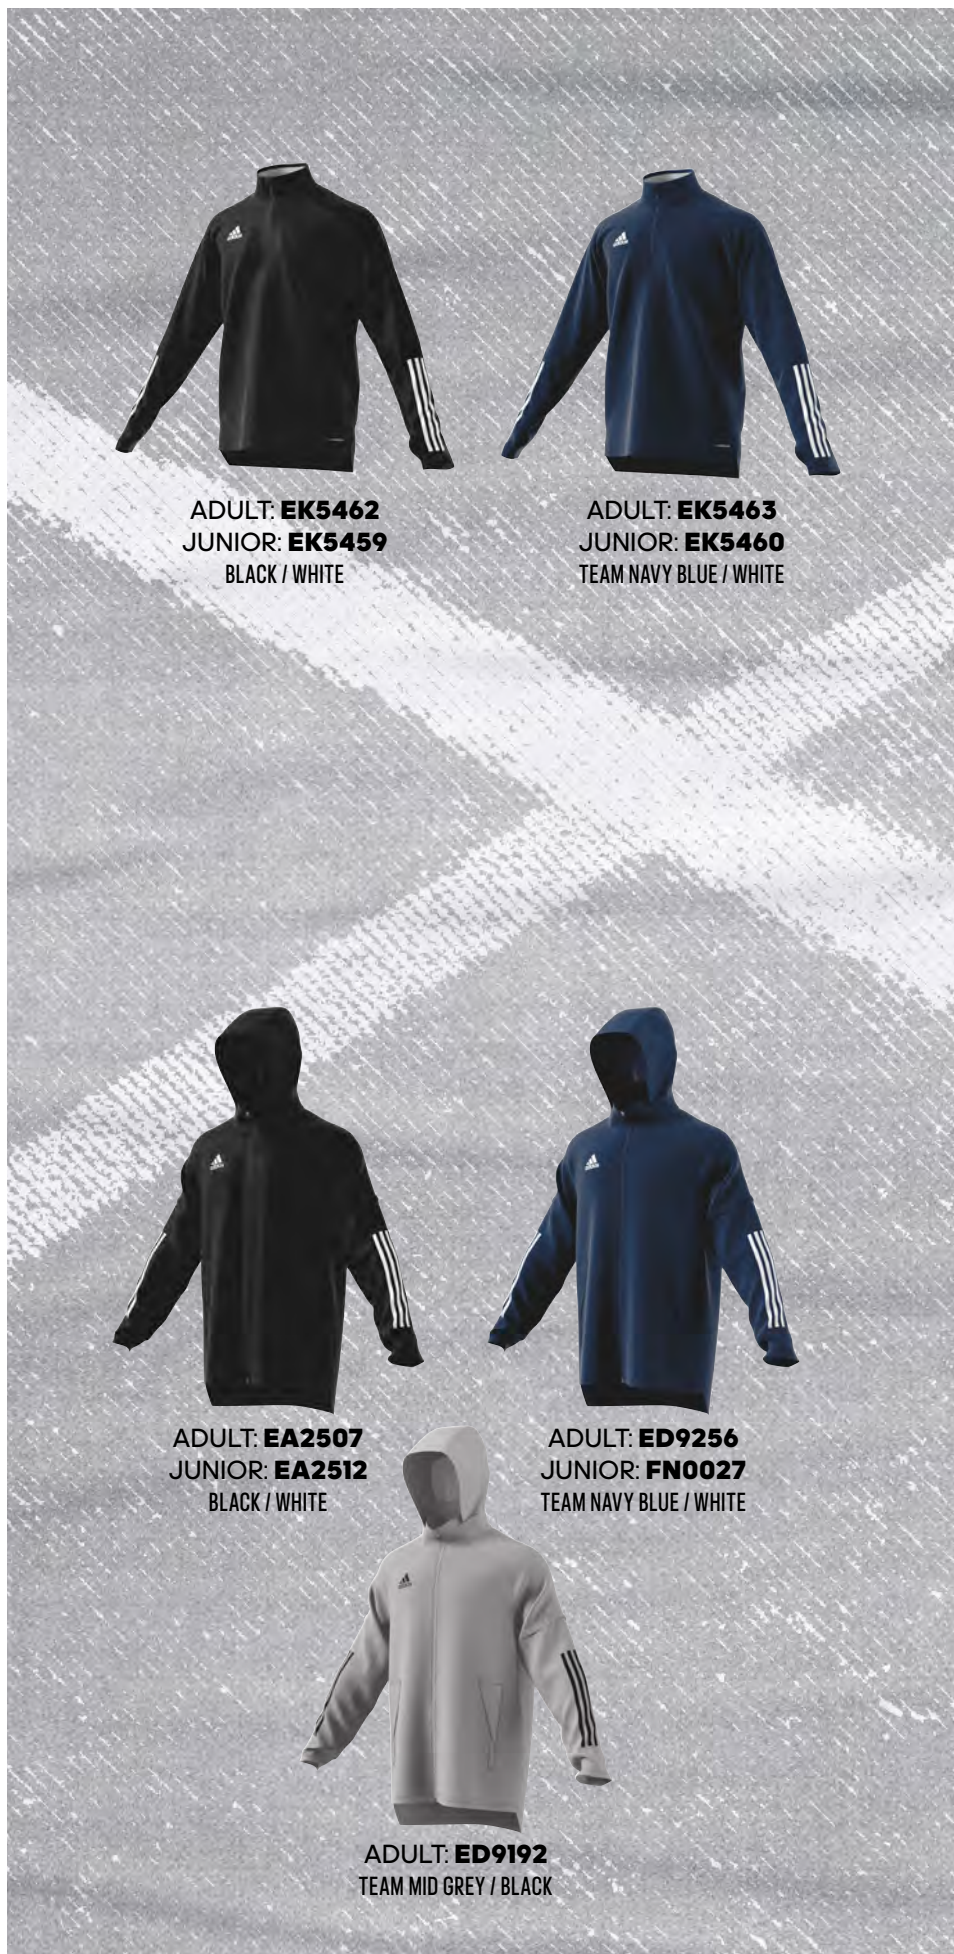

ADULT: **70 €**

SIZES: **XS, S, M, L, XL, 2XL, 3XL, 4XL**

JUNIOR: **65 €**

SIZES: **116, 128, 140, 152, 164, 176**

FIT: REGULAR

MAIN MATERIAL: 100% RECYCLED POLYESTER

ADULT: **EK5462**
 JUNIOR: **EK5459**
 BLACK / WHITE