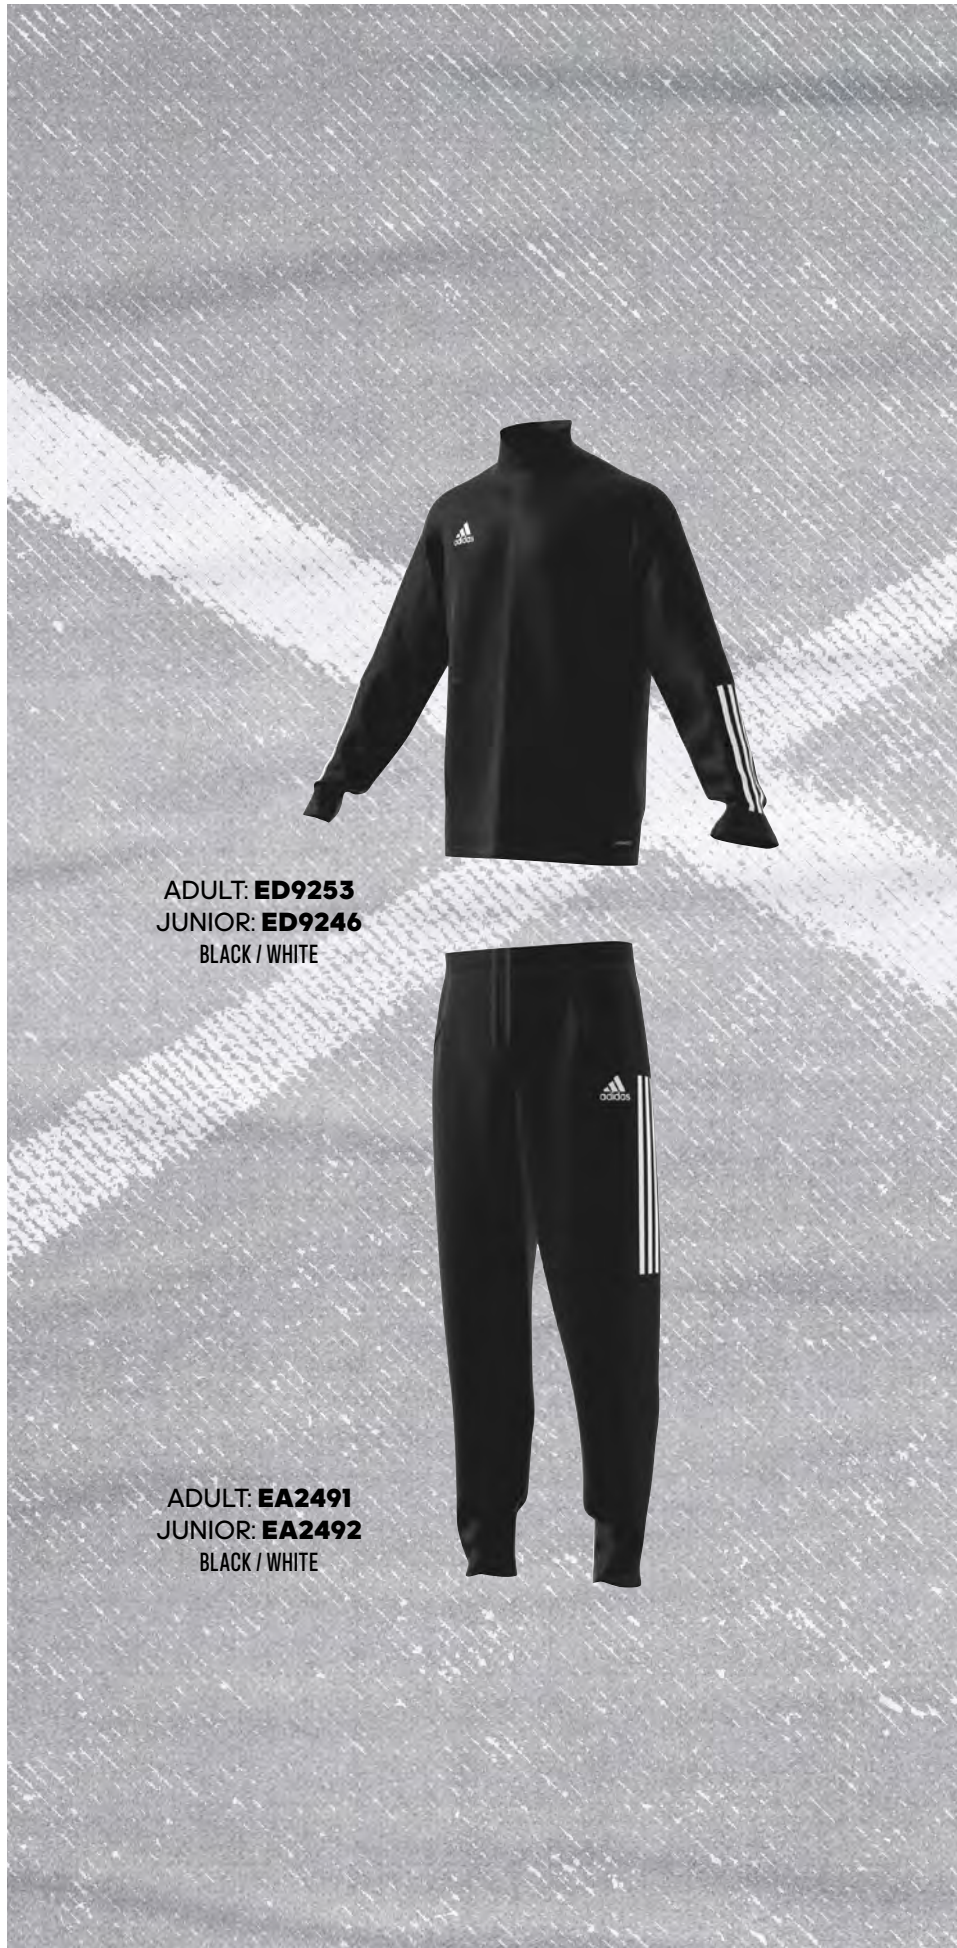

CONDIVO 20 PRESENTATION JACKET

CON20 PRE JKT

On the sidelines. On the street. Represent the beautiful game. This Condivo football jacket shares its design with the ones pros wear when travelling to games. Its lightweight build means you'll hardly notice it. But thanks to its streamlined silhouette and floating adidas 3-Stripes, everyone else will.

ADULT: **70 €**
SIZES: **XS, S, M, L, XL, 2XL, 3XL, 4XL**

JUNIOR: **60 €**
SIZES: **116, 128, 140, 152, 164, 176**

FIT: SLIM FIT
MAIN MATERIAL: 100% RECYCLED POLYESTER

AEROREADY

CONDIVO 20 WOVEN PANTS

CON20 PRE PNT

On the sidelines. On the street. Represent the beautiful game. These Condivo football pants share their sleek design with the ones pros wear when travelling to games. Whatever you get up to away from the pitch, their lightweight, quick-drying fabric will keep you comfortable. Floating adidas 3-Stripes help you stand out.

ADULT: **45 €**
SIZES: **XS, S, M, L, XL, 2XL, 3XL, 4XL**

JUNIOR: **40 €**
SIZES: **116, 128, 140, 152, 164, 176**

FIT: SLIM FIT
MAIN MATERIAL: 100% RECYCLED POLYESTER

AEROREADY

ADULT: **ED9253**
JUNIOR: **ED9246**
BLACK / WHITE

ADULT: **EA2491**
JUNIOR: **EA2492**
BLACK / WHITE